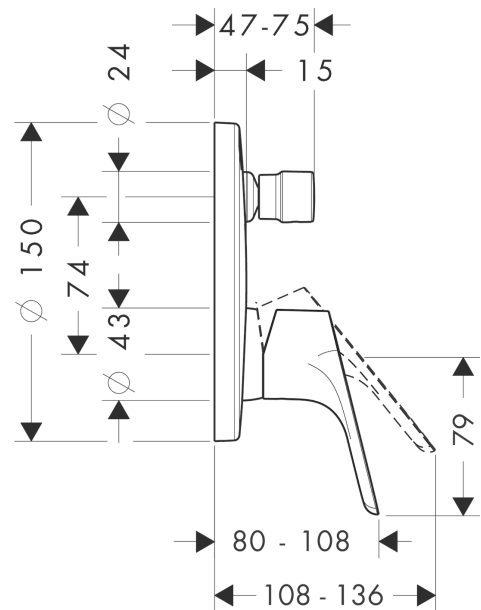

### Single lever manual bath mixer for concealed installation

Surfaces: **chrome** Art. no. : **31945000**

##### product features

- designed to run 2 outlets
- Connection type: basic set
- ceramic cartridge
- Min. operating pressure: 1 bar
- Max. operating pressure: 10 bar
- Maximum temperature can be adjusted on installation
- automatically reverts from shower to bath spout when turned off
- with silencer
- concealed installation
- Noise class: I
- non-thermostatic
- WRAS 1903005

#### Scale drawing

**Focus**

**Single lever manual bath mixer for concealed installation**

Surfaces: **chrome** Art. no. : **31945000**

**Flowchart**