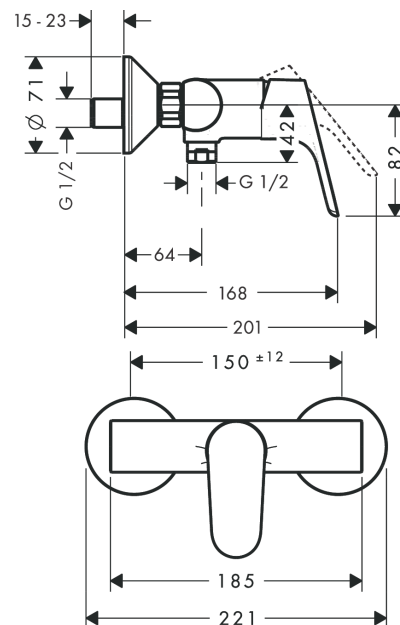

Focus

Single lever manual shower mixer for exposed installation

Surfaces: **chrome** Art. no. : **31960000**

Description

product features

- designed to run 1 outlet
- Connection type: S connections
- Centre distance: 150 mm ± 12 mm
- Flow rate of hand shower (at 3 bar): 15 l/min
- ceramic cartridge
- Min. operating pressure: 1 bar
- Max. operating pressure: 10 bar
- Maximum temperature can be adjusted on installation
- non-return valve
- hose connection 1/2"
- non-thermostatic
- WRAS 1412028

Article Details

Price excl. VAT

£ 105.83

Certificates

kiwa

Product image

Scale drawing

Flowchart