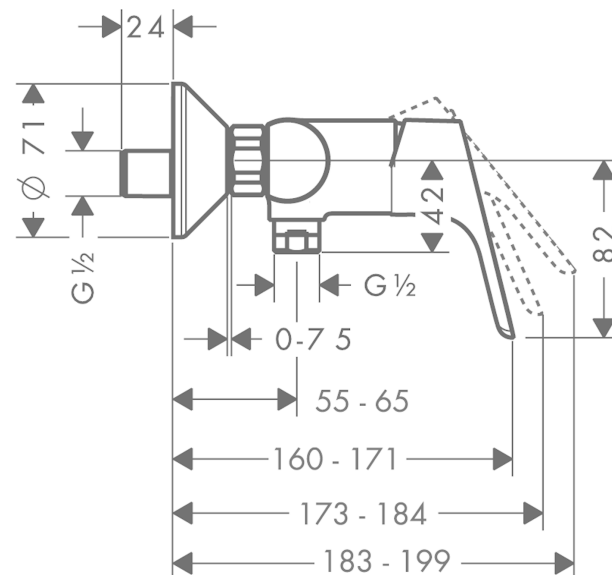

Focus

Single lever manual shower mixer for exposed installation with 2 flow rates

Surfaces: **chrome** Art. no. : **31968000**

Description

product features

- designed to run 1 function
- Connection type: S connections
- Centre distance: 150 mm ± 12 mm
- Flow rate (at 3 bar): 22 l/min
- ceramic cartridge with Eco handle position for a reduced flowrate by up to 50%
- Maximum temperature can be adjusted on installation
- non-return valve
- hose connection 1/2"

Article Details

Price excl. VAT

£ 124.17

Product image

Scale drawing

Flowchart