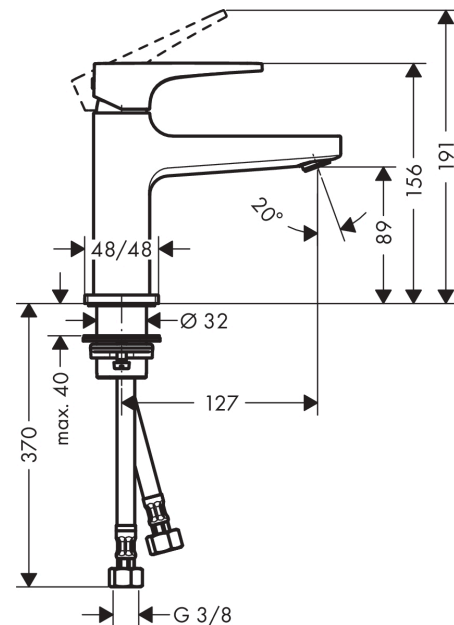

Metropol

Single lever basin mixer 100 with lever handle for cloakroom basins with push-open waste

Surfaces: **chrome** Art. no. : **32500000**

Description

product features

- Consists of: single lever basin mixer, waste set
- ComfortZone 100 provides space for greater freedom of movement
- free-standing installation
- spout 127 mm long
- normal spray
- Flow rate (at 3 bar): 5 l/min
- Min. operating pressure: 1 bar
- Max. operating pressure: 10 bar
- ceramic cartridge
- push-open waste 1¼"
- Material waste set: metal
- QuickClean technology for easy limescale removal
- WRAS 1801345
- WRAS 1801345
- Kiwa UK 1805704

Scale drawing

Metropol

Single basin mixer 100 with lever handle for cloakroom basins with push-open waste

Surfaces: **chrome** Art. no. : **32500000**

Flowchart