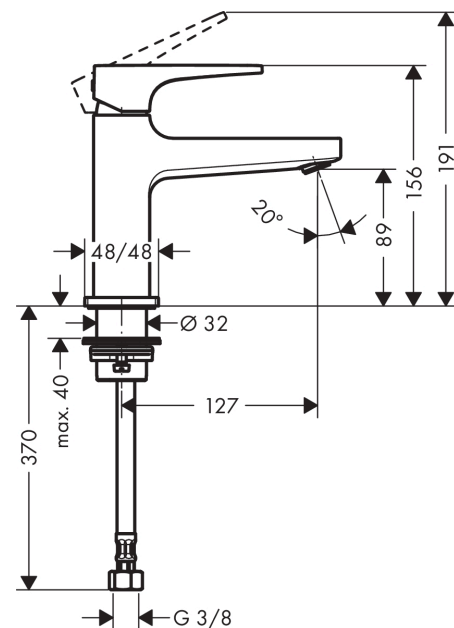

### Scale drawing

**Metropol**

**Single basin mixer 100 with lever handle for cloakroom basins for cold water**

Surfaces: **chrome** Art. no. : **32501000**

**Flowchart**