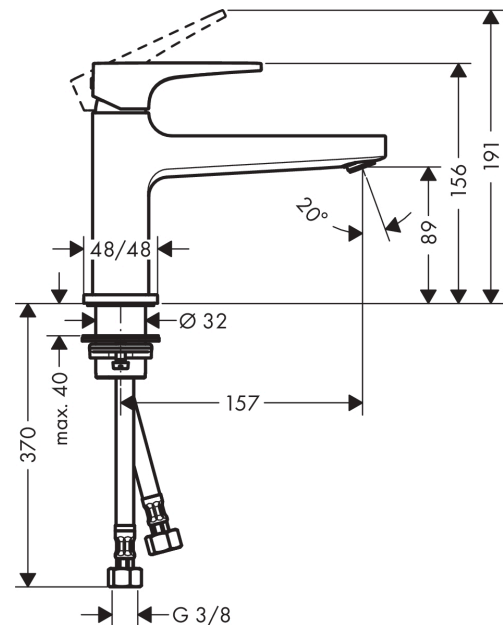

#### Scale drawing

**Metropol**

**Single lever basin mixer 100 with lever handle and push-open waste**

Surfaces: **chrome** Art. no. : **32502000**

**Flowchart**