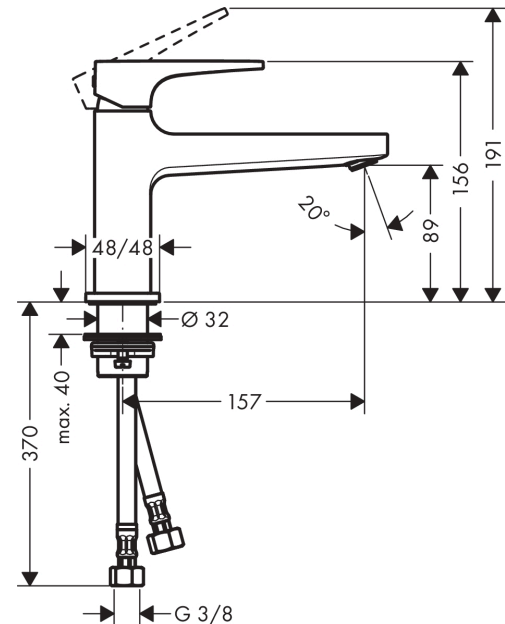

Metropol

Single lever basin mixer 100 CoolStart with lever handle and push-open waste

Surfaces: **chrome** Art. no. : **32503000**

Description

product features

- Consists of: single lever basin mixer, waste set
- ComfortZone 100 provides space for greater freedom of movement
- free-standing installation
- spout 157 mm long
- normal spray
- Flow rate (at 3 bar): 5 l/min
- Min. operating pressure: 1 bar
- Max. operating pressure: 10 bar
- ceramic cartridge
- push-open waste 1¼"
- Material waste set: metal
- QuickClean technology for easy limescale removal
- WRAS 1801307
- WRAS 1801307
- WRAS 1801307

Scale drawing

Metropol

Single lever basin mixer 100 CoolStart with lever handle and push-open waste

Surfaces: **chrome** Art. no. : **32503000**

Flowchart