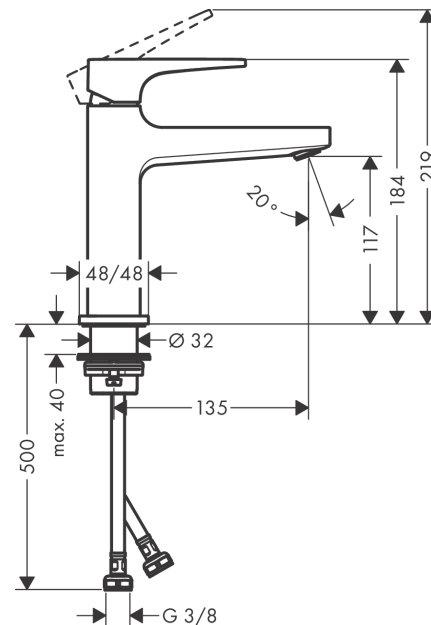

### Single lever basin mixer 110 with lever handle and push-open waste

Surfaces: **chrome** Art. no. : **32507000**

#### Scale drawing

**Metropol**

**Single basin mixer 110 with lever handle and push-open waste**

Surfaces: **chrome** Art. no. : **32507000**

**Flowchart**