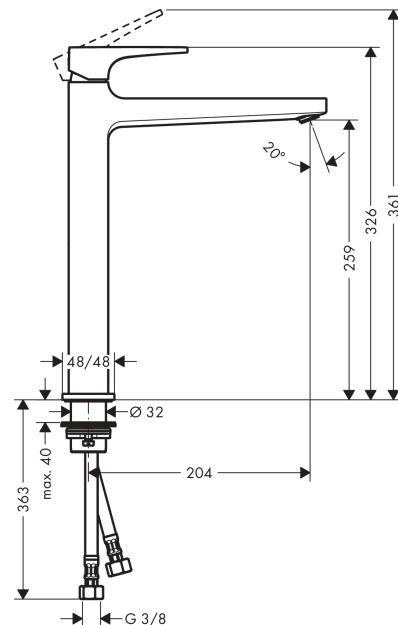

### Scale drawing

**Metropol**

**Single basin mixer 260 with lever handle for wash bowls with push-open waste**

Surfaces: **chrome** Art. no. : **32512000**

**Flowchart**