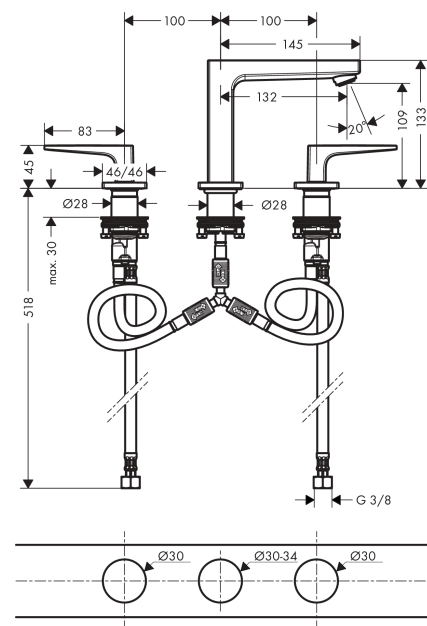

Metropol
3-hole basin mixer 110 with lever handle and push-open waste
 Surfaces: **chrome** Art. no. : **32514000**

Description

product features

- Consists of: 3-hole basin mixer, waste set
- ComfortZone 110 provides space for greater freedom of movement
- free-standing installation
- spout 132 mm long
- Flow rate (at 3 bar): 5 l/min
- Min. operating pressure: 1 bar
- Max. operating pressure: 10 bar
- ceramic shut-off cartridges hot/cold 90°
- push-open waste 1¼"
- Material waste set: metal
- QuickClean technology for easy limescale removal
- WRAS 1903348
- Kiwa UK 1903728

Article Details

Price excl. VAT

£ 366.67

Technology

Certificates

kiwa

Product image

Scale drawing

Metropol
3-hole basin mixer 110 with lever handle and push-open waste
 Surfaces: **chrome** Art. no. : **32514000**

Flowchart