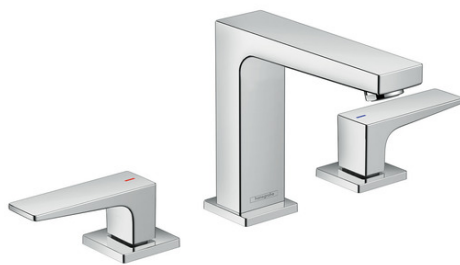

Product image