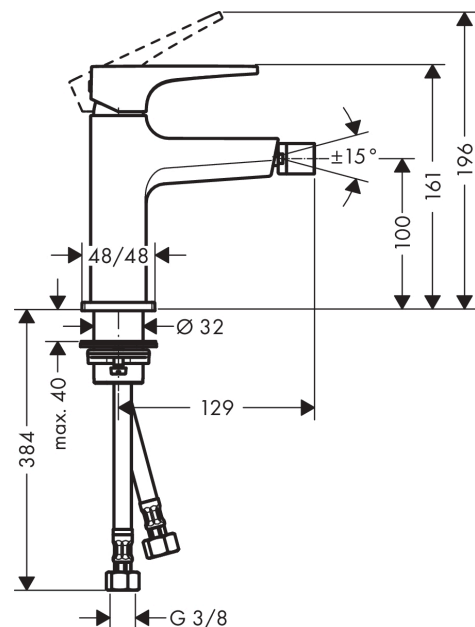

Scale drawing