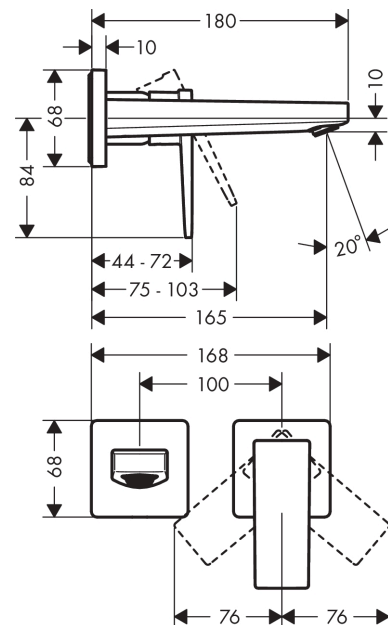

Metropol

Single lever basin mixer with lever handle for concealed installation with spout 165 mm

Surfaces: **chrome** Art. no. : **32525000**

Description

product features

- Consists of: single lever basin mixer for concealed installation, waste set
- wall-mounted
- spout 165 mm long
- normal spray
- Flow rate (at 3 bar): 5 l/min
- Min. operating pressure: 1 bar
- Max. operating pressure: 10 bar
- ceramic cartridge
- free flow non-closing waste
- Material waste set: metal
- handle can be positioned on the right or left, depends on the basic set installation
- QuickClean technology for easy limescale removal
- connection type: basic set
- WRAS 1801300
- WRAS 1801300
- WRAS 1801300
- Kiwa UK 1805708

Article Details

Price excl. VAT

£ 325.00

Technology

Certificates

kiwa

Product image

Scale drawing

Metropol

Single lever basin mixer with lever handle for concealed installation with spout 165 mm

Surfaces: **chrome** Art. no. : **32525000**

Flowchart