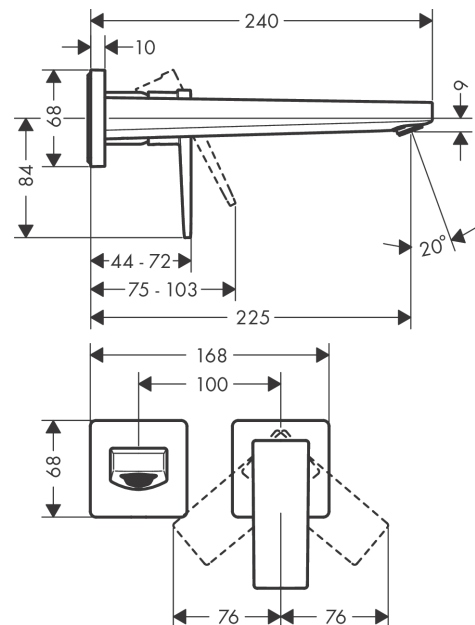

Metropol

Single lever basin mixer with lever handle for concealed installation with spout 225 mm

Surfaces: **chrome** Art. no. : **32526000**

Description

product features

- Consists of: single lever basin mixer for concealed installation, waste set
- wall-mounted
- spout 225 mm long
- normal spray
- Flow rate (at 3 bar): 5 l/min
- Min. operating pressure: 1 bar
- Max. operating pressure: 10 bar
- ceramic cartridge
- free flow non-closing waste
- Material waste set: metal
- handle can be positioned on the right or left, depends on the basic set installation
- QuickClean technology for easy limescale removal
- connection type: basic set
- WRAS 1801300
- WRAS 1801300
- WRAS 1801300
- Kiwa UK 1805708

Article Details

Price excl. VAT

£ 350.00

Technology

Certificates

kiwa

Product image

Scale drawing

Metropol

Single lever basin mixer with lever handle for concealed installation with spout 225 mm

Surfaces: **chrome** Art. no. : **32526000**

Flowchart