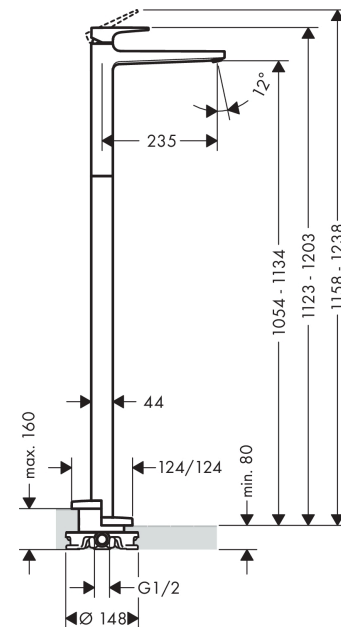

#### product features

- floor standing
- spout 235 mm long
- normal spray
- Flow rate (at 3 bar): 5 l/min
- Min. operating pressure: 1 bar
- Max. operating pressure: 10 bar
- ceramic cartridge
- QuickClean technology for easy limescale removal
- connection type: basic set
- WRAS 1801302
- WRAS 1801302

### Scale drawing