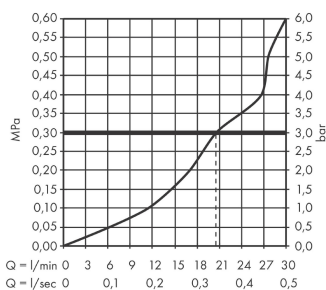

Metropol

Bath spout 185 mm

Surfaces: **chrome** Art. no. : **32543000**

Description

product features

- exposed design allows easy installation, all working parts are outside of the wall
- spout 185 mm long
- wall-mounted
- Flow rate (at 3 bar): 28 l/min at 3 bar
- wide flood jet
- Kiwa UK 1910732

Article Details

Price excl. VAT

£ 325.00

Technology

Certificates

kiwa

Product image

Scale drawing

Flowchart

The consumption was measured in combination with the appropriate fittings (thermostat/mixer/ in-wall valve) to reflect actual application in practice.