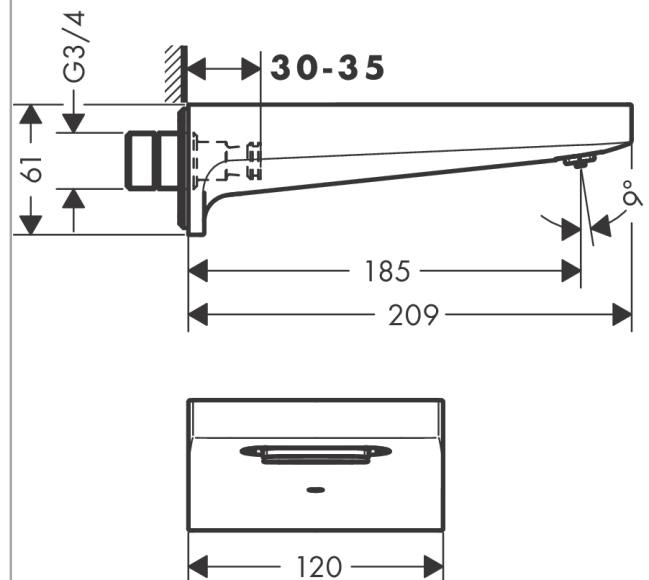

Metropol

Bath spout 185 mm

Surfaces: **chrome** Art. no. : **32543000**

Description

product features

- exposed design allows easy installation, all working parts are outside of the wall
- spout 185 mm long
- wall-mounted
- Flow rate (at 3 bar): 28 l/min at 3 bar
- wide flood jet
- Kiwa UK 1910732

Article Details

Price excl. VAT

£ 325.00

Technology

Certificates

kiwa

Product image

Scale drawing

Flowchart

The consumption was measured in combination with the appropriate fittings (thermostat/mixer/ in-wall valve) to reflect actual application in practice.