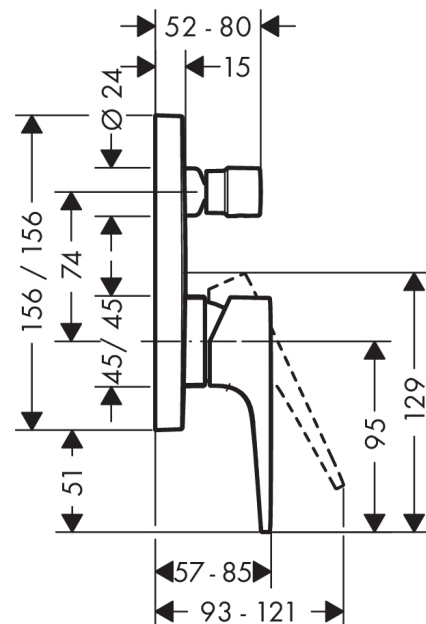

Metropol

Single lever manual bath mixer for concealed installation with lever handle

Surfaces: **chrome** Art. no. : **32545000**

Description

product features

- designed to run 2 outlets
- Connection type: basic set
- ceramic cartridge
- Min. operating pressure: 1 bar
- Max. operating pressure: 10 bar
- Maximum temperature can be adjusted on installation
- automatically reverts from shower to bath spout when turned off
- Non-return valve
- with silencer
- concealed installation
- Noise class: I

Article Details

Price excl. VAT

£ 229.17

Product image

Scale drawing

Flowchart

- ① Shower outlet
- ② Tub outlet