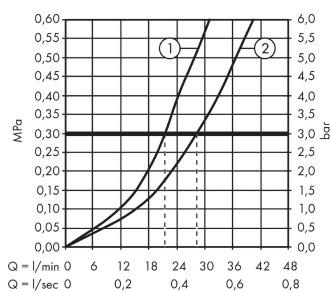

Metropol

Single lever manual bath mixer for concealed installation with lever handle

Surfaces: **chrome** Art. no. : **32545000**

Description

product features

- designed to run 2 outlets
- Connection type: basic set
- ceramic cartridge
- Min. operating pressure: 1 bar
- Max. operating pressure: 10 bar
- Maximum temperature can be adjusted on installation
- automatically reverts from shower to bath spout when turned off
- Non-return valve
- with silencer
- concealed installation
- Noise class: I

Article Details

Price excl. VAT

£ 229.17

Product image

Scale drawing

Flowchart

- ① Shower outlet
- ② Tub outlet