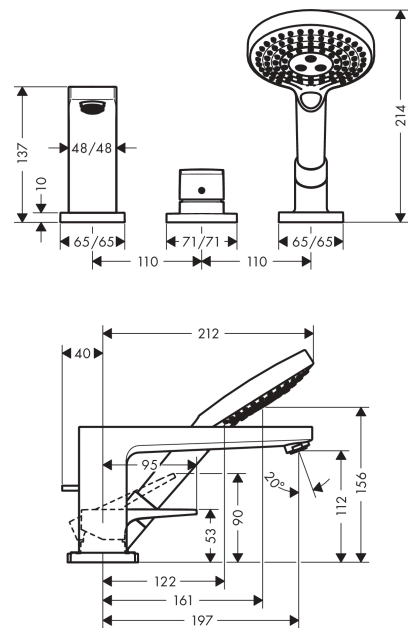

##### product features

- Consists of: 3-hole rim-mounted single lever bath mixer, hand shower, shower hose, shower holder
- spout 197 mm long
- designed to run 2 outlets
- Connection type: basic set
- Spray type mixer: normal spray
- Spray type hand shower: Rain, RainAir, Whirl
- Maximum pull-out length of hand shower: 1.10 m
- Flow rate (at 3 bar): 22 l/min
- ceramic cartridge
- Min. operating pressure: 1 bar
- Max. operating pressure: 10 bar
- Maximum temperature can be adjusted on installation

#### Scale drawing

**Metropol**

**3-hole rim-mounted single lever bath mixer with lever handle and Secuflex**

Surfaces: **chrome** Art. no. : **32550000**

**Flowchart**