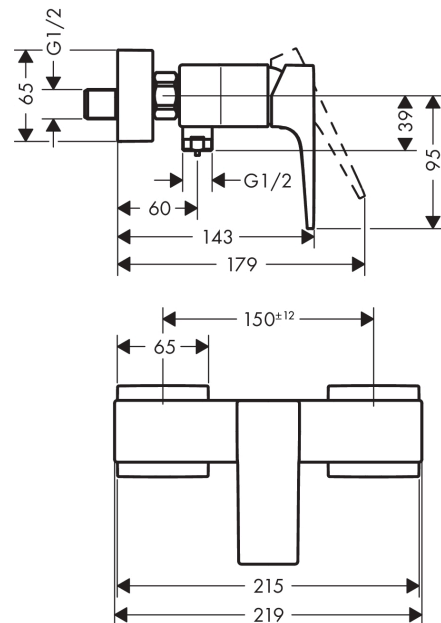

#### product features

- Connection type: S connections
- Centre distance: 150 mm ± 12 mm
- Flow rate (at 3 bar): 22 l/min
- ceramic cartridge
- Min. operating pressure: 1 bar
- Max. operating pressure: 10 bar
- Maximum temperature can be adjusted on installation
- non-return valve
- hose connection 1/2"
- WRAS 1805328
- WRAS 1805328
- WRAS 1805328
- Kiwa UK 1805706

### Scale drawing

**Metropol**

**Single lever manual shower mixer for exposed installation with lever handle**

Surfaces: **chrome** Art. no. : **32560000**

**Flowchart**