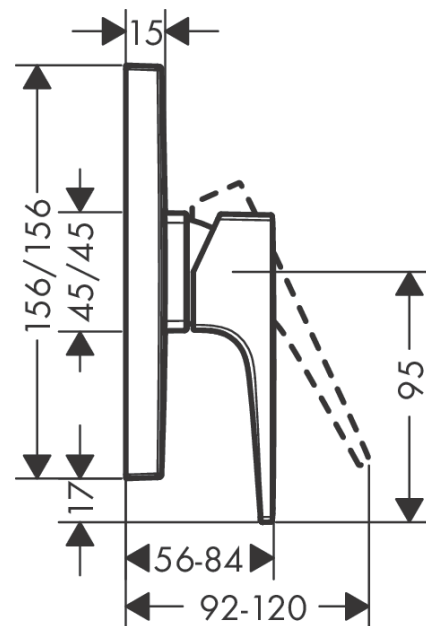

Metropol

Single lever manual shower mixer for concealed installation with lever handle

Surfaces: **chrome** Art. no. : **32565000**

Description

product features

- designed to run 1 outlet
- Connection type: basic set
- Flow rate (at 3 bar): 29.3 l/min
- ceramic cartridge
- Min. operating pressure: 1 bar
- Max. operating pressure: 10 bar
- Maximum temperature can be adjusted on installation

Article Details

Price excl. VAT

£ 216.67

Product image

Scale drawing

Flowchart