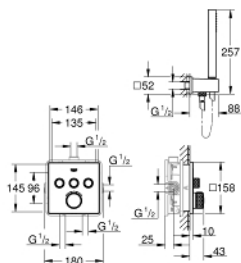

GROHTHERM SMARTCONTROL

Perfect shower set with Rainshower 310 SmartActive Cube

MODEL # 34706000

*Pure Freude
an Wasser*

GROHE

Product Description:

GROHTHERM SMARTCONTROL

Perfect shower set with Rainshower 310 SmartActive Cube

Standard Specification:

Consisting of:

concealed thermostat with 3 valves

Grohterm SmartControl set for final installation (29 126 000)

GROHE Rapido SmartBox 35 600 000

Rainshower 310 SmartActive Cube head shower set (26 479) including head shower with 2 sprays, horizontal shower arm 400 mm and head shower rough-in (26 483 000)

hand shower Euphoria Cube Stick (27 698 000)

Euphoria Cube wall union with integrated shower holder (26 370 000)

Silverflex shower hose 1.500 mm (28 364)

Color:

□ 34706000 Chrome