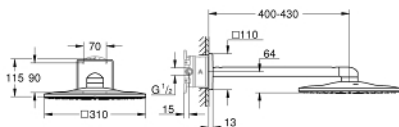

GROHTHERM SMARTCONTROL

Perfect shower set with Rainshower 310 SmartActive Cube

MODEL # 34706000

*Pure Freude
an Wasser*

GROHE

Product Description:

GROHTHERM SMARTCONTROL

Perfect shower set with Rainshower 310 SmartActive Cube

Standard Specification:

Consisting of:

concealed thermostat with 3 valves

Grohterm SmartControl set for final installation (29 126 000)

GROHE Rapido SmartBox 35 600 000

Rainshower 310 SmartActive Cube head shower set (26 479) including head shower with 2 sprays, horizontal shower arm 400 mm and head shower rough-in (26 483 000)

hand shower Euphoria Cube Stick (27 698 000)

Euphoria Cube wall union with integrated shower holder (26 370 000)

Silverflex shower hose 1.500 mm (28 364)

Color:

□ 34706000 Chrome