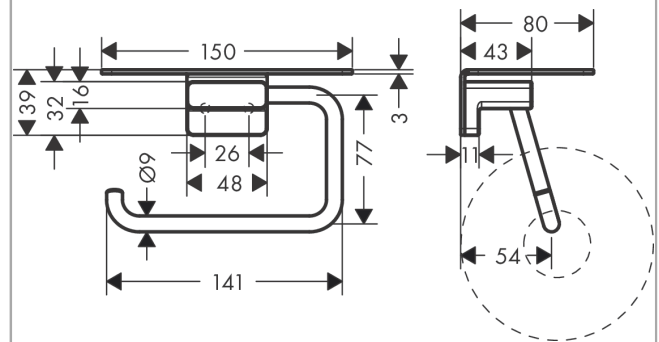

**AddStoris**

**Toilet paper holder with shelf**

Finish: **Matt Black** Article Number: **41772670**

**Description**

**product features**

- wall-mounted
- material: metal
- with mounting material
- concealed fastening
- drilling distance: 26 mm
- diameter drill hole: 6 mm
- Size of shelf: 150 x 80 mm

**Design awards**

reddot winner 2021

**Product image**

**Scale drawing**

**AddStoris**

**Toilet paper holder with shelf**

Finish: **Matt Black** Article Number: **41772670**

**Exploded Drawing**

Year of production: >02/22

**AddStoris**

**Toilet paper holder with shelf**

Finish: **Matt Black** Article Number: **41772670**

**Spare part list**

Year of production: >02/22

Pos.	Description	Article Number	PC	PU
1	support element	94165000	3	1
2	mounting set	40915000	4	1