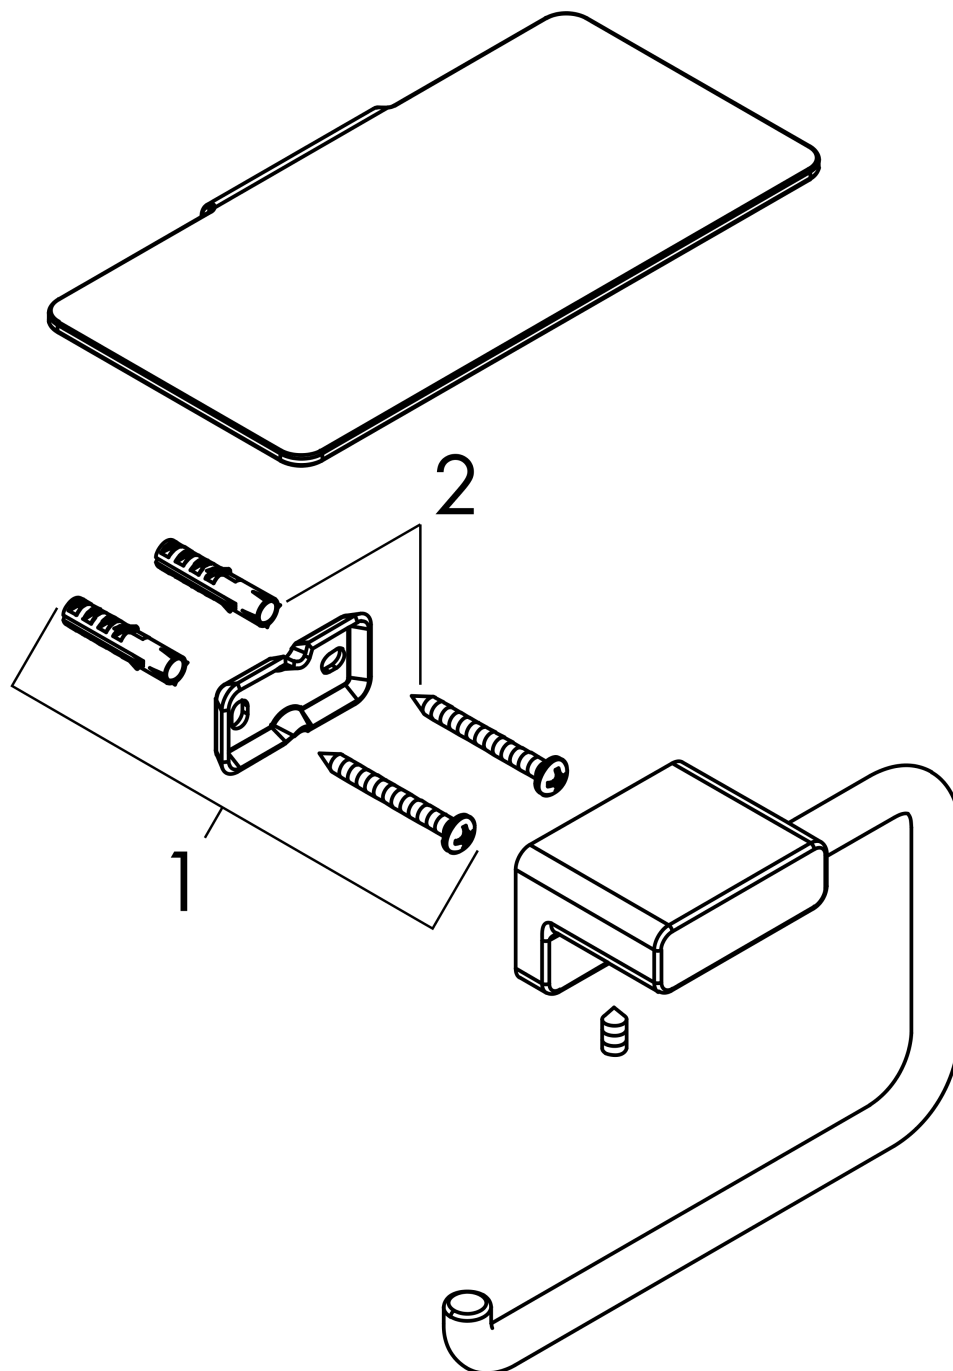

**AddStoris**

**Toilet paper holder with shelf**

Finish: **Matt Black** Article Number: **41772670**

**Description**

**product features**

- wall-mounted
- material: metal
- with mounting material
- concealed fastening
- drilling distance: 26 mm
- diameter drill hole: 6 mm
- Size of shelf: 150 x 80 mm

**Design awards**

reddot winner 2021

**Product image**

**Scale drawing**

**AddStoris**

**Toilet paper holder with shelf**

Finish: **Matt Black** Article Number: **41772670**

**Exploded Drawing**

Year of production: >02/22

**AddStoris**

**Toilet paper holder with shelf**

Finish: **Matt Black** Article Number: **41772670**

**Spare part list**

Year of production: >02/22

Pos.	Description	Article Number	PC	PU
1	support element	94165000	3	1
2	mounting set	40915000	4	1