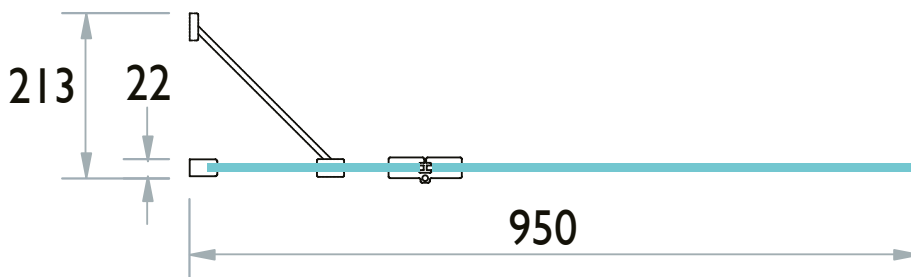

General Information

Height	1500mm
Width	950mm (Fixed Panel - 305mm)
Shape	Rectangle
Glass Thickness	6mm or 8 mm
CE Cert	BS EN 12150 - 1:2015
Available Finishes	Chrome

Prices & Product Codes

6mm Panel - LH	4BASC2PFOUTLHS	£325
6mm Panel - RH	4BASC2PFOUTRHS	£325
6mm Panel - inc. rail - LH	4BASC2PO6L	£347
6mm Panel - inc. rail - RH	4BASC2PO6R	£347
8mm Panel - LH	4BASC2PO8NHL	£407
8mm Panel - RH	4BASC2PO8NHR	£407
8mm Panel - inc. rail - LH	4BASC2PO8L	£435
8mm Panel - inc. rail - RH	4BASC2PO8R	£435

General Information

Height	1500mm
Width	950mm (Fixed Panel - 305mm)
Shape	Rectangle
Glass Thickness	6mm or 8 mm
CE Cert	BS EN 12150 - 1:2015
Available Finishes	Chrome

Prices & Product Codes

6mm Panel - LH	4BASC2PFINLHS	£325
6mm Panel - RH	4BASC2PFINRHS	£325
6mm Panel - inc. rail - LH	4BASC2PI6L	£347
6mm Panel - inc. rail - RH	4BASC2PI6R	£347
8mm Panel - LH	4BASC2PI8NHL	£407
8mm Panel - RH	4BASC2PI8NHR	£407
8mm Panel - inc. rail - LH	4BASC2PI8L	£435
8mm Panel - inc. rail - RH	4BASC2PI8R	£435