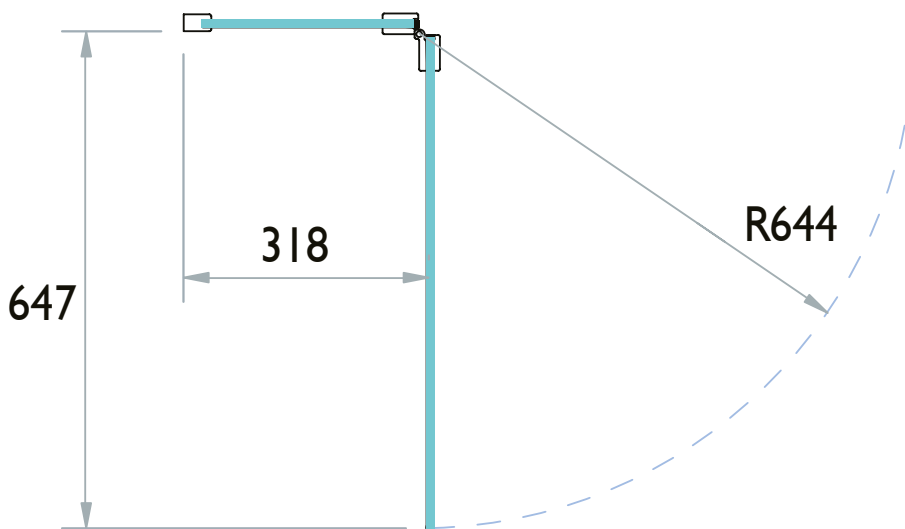

General Information

Height	1500mm
Width	950mm (Fixed Panel - 305mm)
Shape	Rectangle
Glass Thickness	6mm or 8 mm
CE Cert	BS EN 12150 - 1:2015
Available Finishes	Chrome

Prices & Product Codes

6mm Panel - LH	4BASC2PFOUTLHS	£325
6mm Panel - RH	4BASC2PFOUTRHS	£325
6mm Panel - inc. rail - LH	4BASC2PO6L	£347
6mm Panel - inc. rail - RH	4BASC2PO6R	£347
8mm Panel - LH	4BASC2PO8NHL	£407
8mm Panel - RH	4BASC2PO8NHR	£407
8mm Panel - inc. rail - LH	4BASC2PO8L	£435
8mm Panel - inc. rail - RH	4BASC2PO8R	£435

General Information

Height	1500mm
Width	950mm (Fixed Panel - 305mm)
Shape	Rectangle
Glass Thickness	6mm or 8 mm
CE Cert	BS EN 12150 - 1:2015
Available Finishes	Chrome

Prices & Product Codes

6mm Panel - LH	4BASC2PFINLHS	£325
6mm Panel - RH	4BASC2PFINRHS	£325
6mm Panel - inc. rail - LH	4BASC2PI6L	£347
6mm Panel - inc. rail - RH	4BASC2PI6R	£347
8mm Panel - LH	4BASC2PI8NHL	£407
8mm Panel - RH	4BASC2PI8NHR	£407
8mm Panel - inc. rail - LH	4BASC2PI8L	£435
8mm Panel - inc. rail - RH	4BASC2PI8R	£435