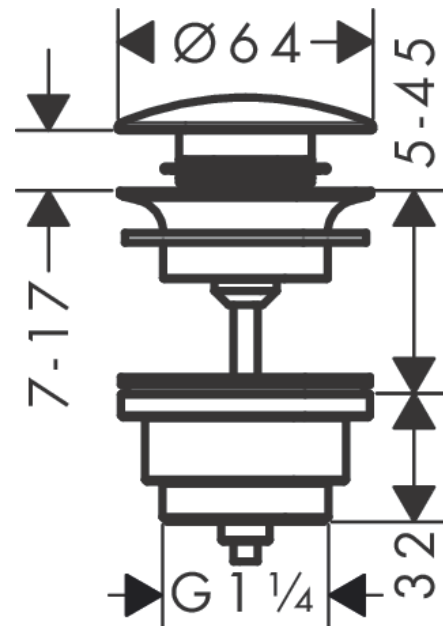

**Waste set push-open for basin and bidet mixers**

Finish: **Matt Black** Article Number: **50100670**

**Description**

**product features**

- operation with pressure plug
- for basins with overflow hole
- drain plug material brass
- connection dimension G 1 ¼
- with overflow

**Design awards**

**Product image**

**Scale drawing**

**Waste set push-open for basin and bidet mixers**  
 Finish: **Matt Black** Article Number: **50100670**

**Exploded Drawing**

Year of production: >06/20

**Waste set push-open for basin and bidet mixers**

Finish: **Matt Black** Article Number: **50100670**

**Spare part list**

Year of production: >06/20

Pos.	Description	Article Number	PC	PU
1	plug	97204670	61	1
2	seal	97205000	2	1
3	screw	98000000	2	1
4	form ring	96361000	3	1