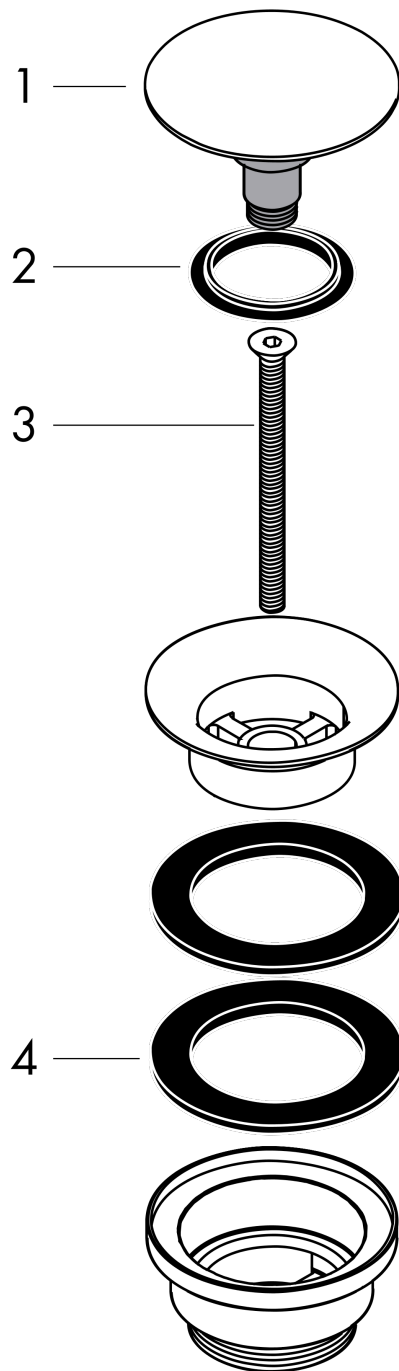

**Waste set push-open for basin and bidet mixers**

Finish: **Matt Black** Article Number: **50100670**

**Description**

**product features**

- operation with pressure plug
- for basins with overflow hole
- drain plug material brass
- connection dimension G 1 ¼
- with overflow

**Design awards**

**Product image**

**Scale drawing**

**Waste set push-open for basin and bidet mixers**  
 Finish: **Matt Black** Article Number: **50100670**

**Exploded Drawing**

Year of production: >06/20

**Waste set push-open for basin and bidet mixers**

Finish: **Matt Black** Article Number: **50100670**

**Spare part list**

Year of production: >06/20

Pos.	Description	Article Number	PC	PU
1	plug	97204670	61	1
2	seal	97205000	2	1
3	screw	98000000	2	1
4	form ring	96361000	3	1