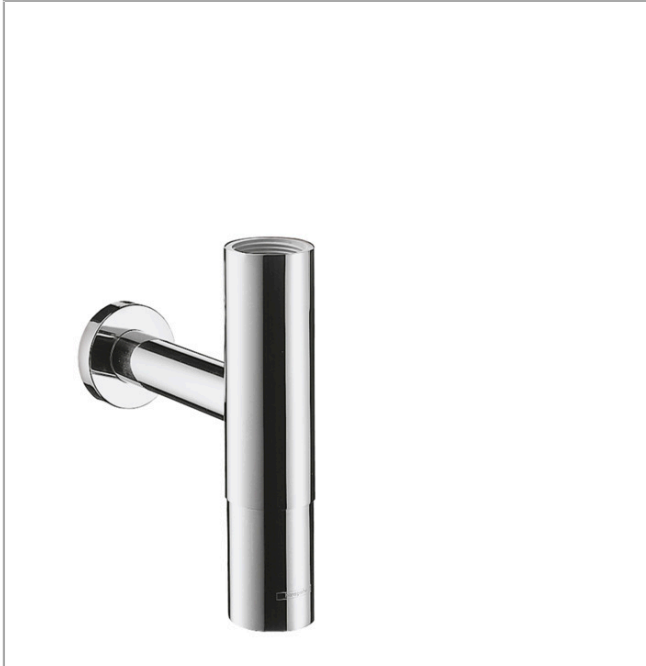

Bottle trap Flowstar

Surfaces: **chrome** Art. no. : **52100000**

Description

product features

- adjustment distance 65 - 165 mm
- Distance to wall 330 mm
- connection dimension entry: 1 1/4"

Article Details

Price excl. VAT

£ 136.67

Product image

Scale drawing