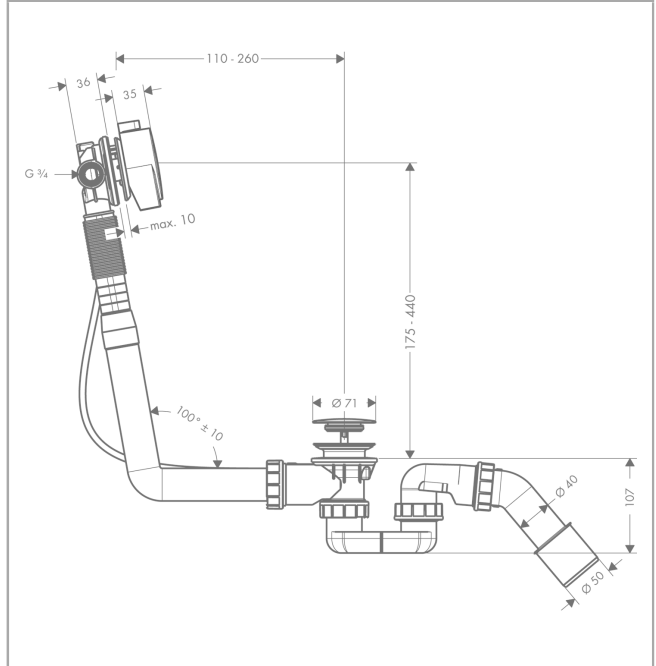

#### product features

- Consists of: bath tub trap, basic set, finish set
- suitable for standard bath tubs, baths with slanted rim
- bowden cable length 520 mm
- supply hose water connection left 3/4"
- WRAS 1512028

### Scale drawing