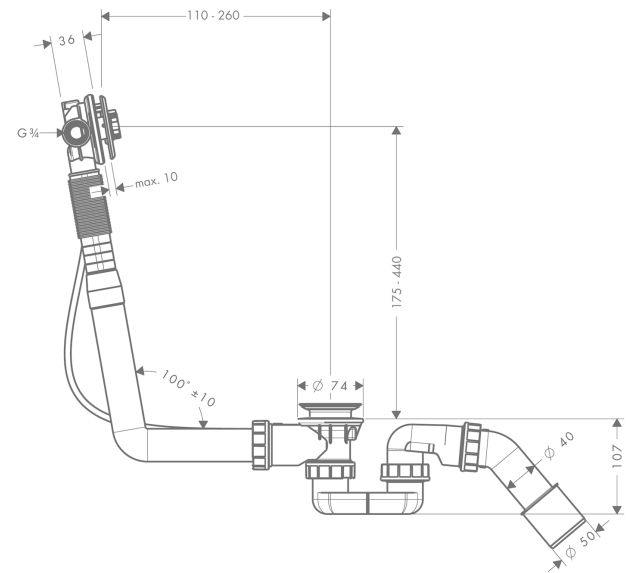

#### product features

- Consists of: basic set, bath tub trap
- suitable for standard bath tubs, baths with slanted rim
- bowden cable length 520 mm
- supply hose water connection left 3/4"
- WRAS 1512028

### Scale drawing