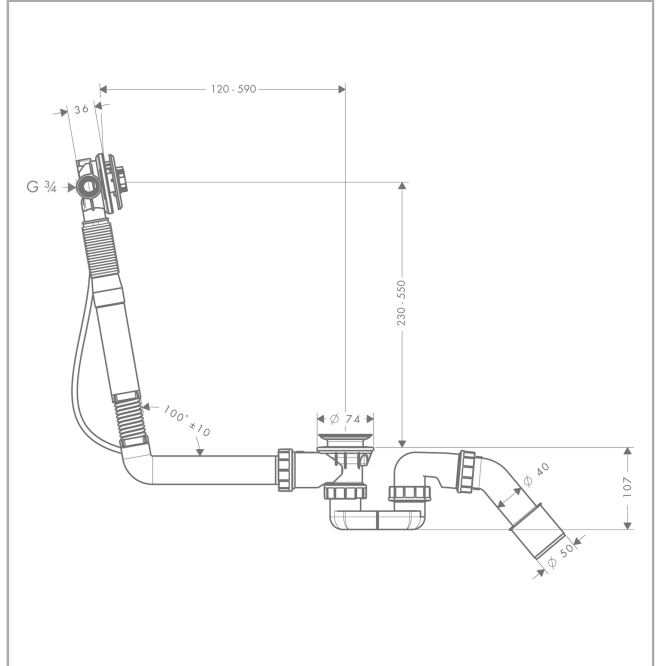

Scale drawing