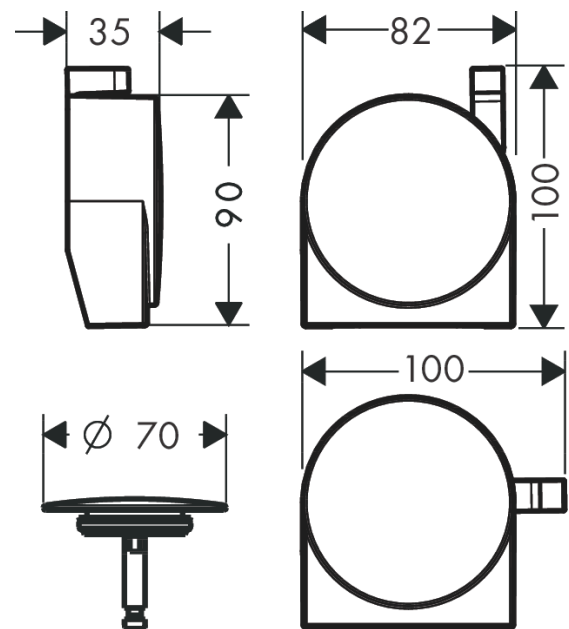

Exafill S
Finish set bath filler, waste and overflow set
 Surfaces: **chrome** Art. no. : **58117000**

Description

product features

- Consists of: cover, security plug
- suitable for standard and large bath tubs
- wide flood jet
- jet former can be adjusted by 30°
- Flow rate (at 3 bar) 19 l/min
- WRAS 1512028
- Kiwa UK 1910733

Article Details

Price excl. VAT

£ 140.83

Technology

Certificates

kiwa

Product image

Scale drawing