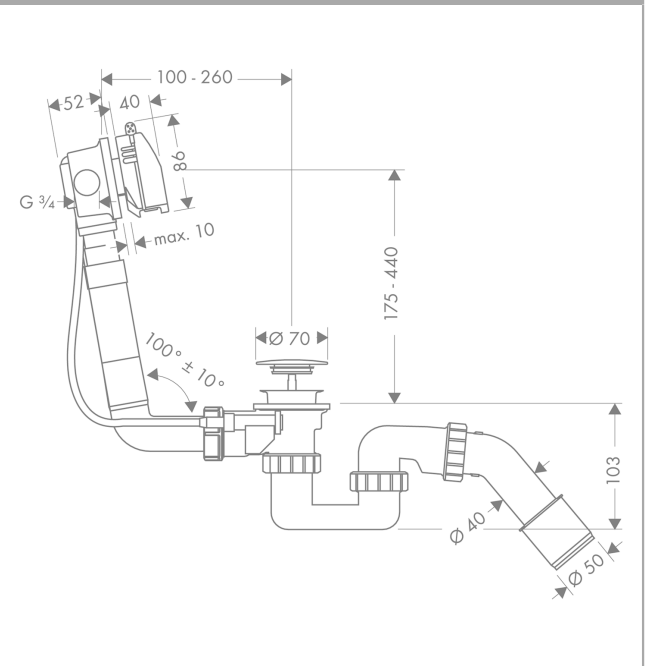

Exafill

Complete set bath filler, waste and overflow set for standard bathtubs

Surfaces: **chrome** Art. no. : **58123000**

Description

product features

- Consists of: bath tub trap, basic set, finish set
- suitable for standard bath tubs
- bowden cable length 520 mm
- supply hose water connection left and right 3/4"
- WRAS 1905384
- WRAS 1905384
- Kiwa UK 1401703
- Kiwa UK 1905708

Article Details

Price excl. VAT

£ 193.33

Certificates

kiwa

Product image

Scale drawing

Flowchart