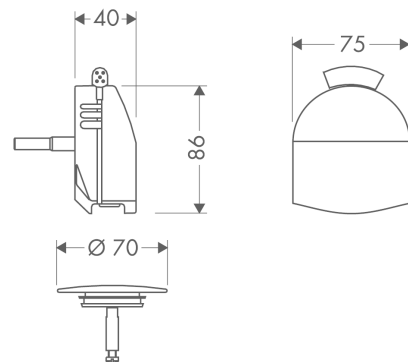

Exafill

Finish set bath filler, waste and overflow set

Surfaces: **chrome** Art. no. : **58127000**

Description

product features

- Consists of: cover, security plug
- suitable for standard and large bath tubs
- triple aerator
- jet former can be adjusted by 20°
- Flow rate (at 3 bar) 38 l/min
- WRAS 1905384
- WRAS 1905384
- Kiwa UK 1401703
- Kiwa UK 1905708

Article Details

Price excl. VAT

£ 145.00

Certificates

kiwa

Product image

Scale drawing

Flowchart