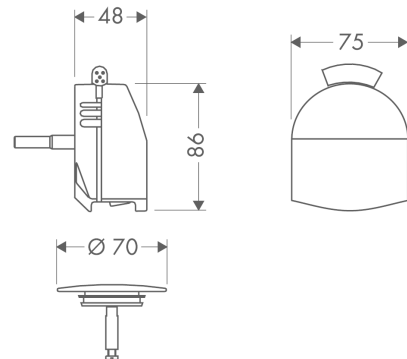

Exafill

Finish set bath filler, waste and overflow set plus

Surfaces: **chrome** Art. no. : **58128000**

Description

product features

- Consists of: cover, security plug
- suitable for standard and large bath tubs, baths with recessed overflow opening
- triple aerator
- jet former can be adjusted by 20°
- Flow rate (at 3 bar) 38 l/min
- please specify when ordering if required for low pressure
- WRAS 1905384
- WRAS 1905384
- Kiwa UK 1401703
- Kiwa UK 1905708

Article Details

Price excl. VAT

£ 295.83

Certificates

kiwa

Product image

Scale drawing

Flowchart