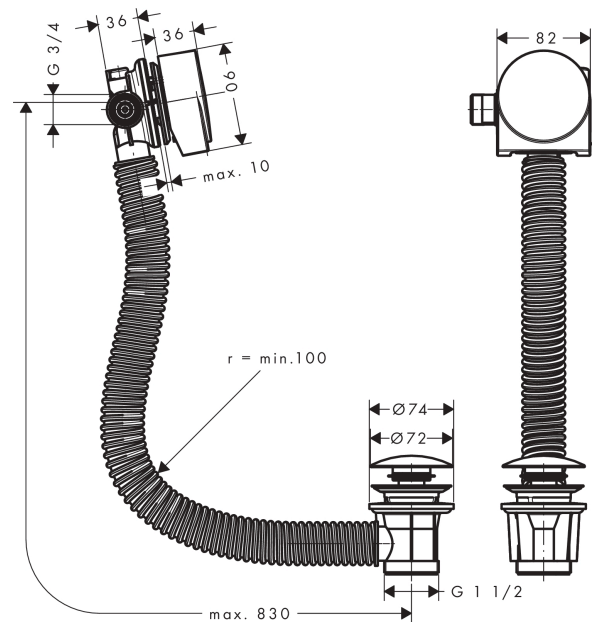

Exafill

Exafill bathtub filler and push open waste set

Surfaces: **chrome** Art. no. : **58129003**

Description

product features

- Consists of: finish set, waste set
- suitable for standard bath tubs
- supply hose water connection left 3/4"
- WRAS 1512028

Article Details

Price excl. VAT

£ 166.67

Certificates

Product image

Scale drawing

Flowchart