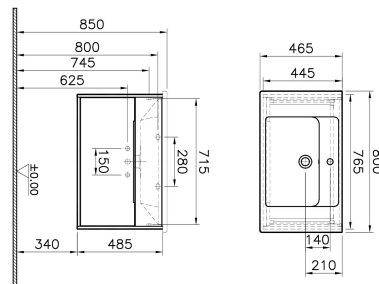

Name	Integra Washbasin Unit
Collection	Integra
Colour	Cashmere Front & Metallic Walnut Body
New	Yes
Designer	Vitra Design Team
Tap Hole Options	1 Tap Hole
Handle	Recessed Short Handle
Guarantee	2 Years
Washbasin colour	White
Width	80 cm
Depth	47 cm

Product Code: 61904

Description

80 cm, Cashmere Front & Metallic Walnut Body

VitrA reserves the right to make changes in products and technical details without prior notice.

All drawings contain the necessary measurements which are subject to standard tolerances. For exact measurements, in particular for customized installation scenarios, it can only be taken from the finished ceramic product.