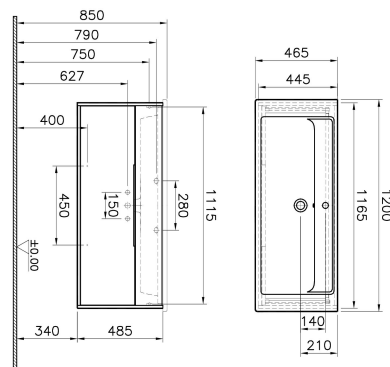

Name	Integra Washbasin Unit
Collection	Integra
Colour	Grey Elm Front & Gritstone Body
New	Yes
Designer	Vitra Design Team
Tap Hole Options	1 Tap Hole
Handle	Recessed Short Handle
Guarantee	2 Years
Washbasin colour	White
Width	120 cm
Depth	47 cm

Product Code: 61911

Description

120 cm, Grey Elm Front & Gritstone Body

VitrA reserves the right to make changes in products and technical details without prior notice.

All drawings contain the necessary measurements which are subject to standard tolerances. For exact measurements, in particular for customized installation scenarios, it can only be taken from the finished ceramic product.