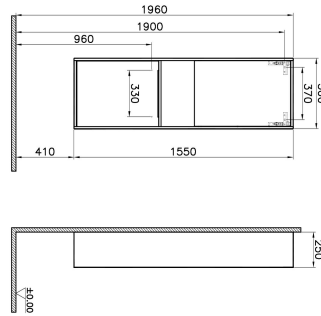

Name Integra Integra Narrow Tall Unit

Collection Integra
Colour Grey Elm Front & Gritstone Body
New Yes
Designer Vitra Design Team
Door Hinge Position Left
Handle Recessed Short Handle
Guarantee 2 Years
Cabinet Type Narrow
Width 50 cm
Depth 25 cm

Product Code: 62016

Description

VitrA reserves the right to make changes in products and technical details without prior notice.

All drawings contain the necessary measurements which are subject to standard tolerances. For exact measurements, in particular for customized installation scenarios, it can only be taken from the finished ceramic product.