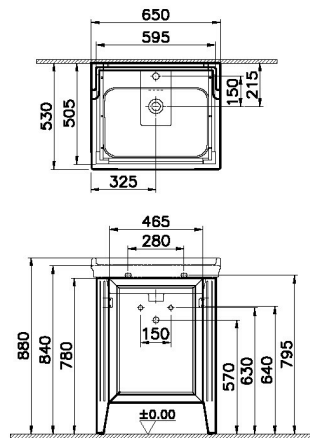

Name	Valarte Washbasin Unit
Collection	Valarte
Colour	Matt White
New	Yes
Designer	Vitra Design Team
Tap Hole Options	1 Tap Hole
Door Hinge Position	Left
Handle	Chrome
Washbasin Type	Ceramic Washbasin
Guarantee	2 Years
Lighting	No
Drawer Option	Clamshell
Finish-Body	Thermoform
Washbasin colour	White
Syphon	Not Included
Mounting	Fully Assembled
Width	65 cm
Depth	53 cm

Product Code: 62150

Description

Matt White, 65 cm

VitrA reserves the right to make changes in products and technical details without prior notice.

All drawings contain the necessary measurements which are subject to standard tolerances. For exact measurements, in particular for customized installation scenarios, it can only be taken from the finished ceramic product.