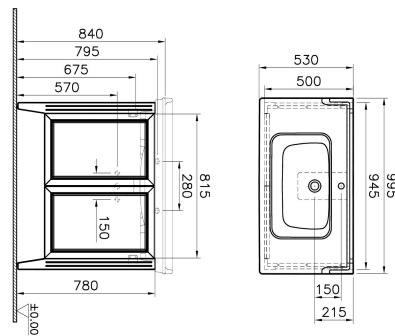

Name	Valarte Washbasin Unit
Colour	Matt White
New	Yes
Designer	Vitra Design Team
Tap Hole Options	1 Tap Hole
Soft close	Soft Close
Segments	Middle
Handle	Chrome
Washbasin Type	Ceramic Washbasin
Guarantee	2 Years
Lighting	No
Drawer Option	Clamshell
Finish-Body	Thermoform
Washbasin colour	White
Syphon	Not Included
Mounting	Fully Assembled
Width	100 cm
Depth	53 cm

Product Code: 62156

Description

Matt White, 100 cm

VitrA reserves the right to make changes in products and technical details without prior notice.

All drawings contain the necessary measurements which are subject to standard tolerances. For exact measurements, in particular for customized installation scenarios, it can only be taken from the finished ceramic product.