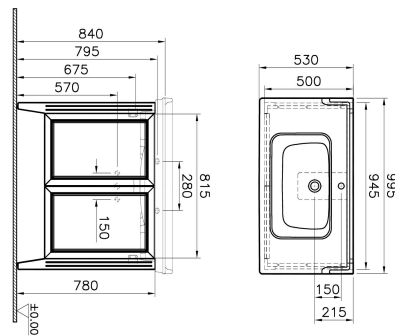

<b>Name</b>	Valarte Washbasin Unit
<b>Colour</b>	Matt Mink
<b>New</b>	Yes
<b>Designer</b>	Vitra Design Team
<b>Tap Hole Options</b>	1 Tap Hole
<b>Soft close</b>	Soft Close
<b>Segments</b>	Middle
<b>Handle</b>	Chrome
<b>Washbasin Type</b>	Ceramic Washbasin
<b>Guarantee</b>	2 Years
<b>Lighting</b>	No
<b>Drawer Option</b>	Clamshell
<b>Finish-Body</b>	Thermoform
<b>Washbasin colour</b>	White
<b>Syphon</b>	Not Included
<b>Mounting</b>	Fully Assembled
<b>Width</b>	100 cm
<b>Depth</b>	53 cm

### Description

Matt Grey, 100 cm

VitrA reserves the right to make changes in products and technical details without prior notice.

All drawings contain the necessary measurements which are subject to standard tolerances. For exact measurements, in particular for customized installation scenarios, it can only be taken from the finished ceramic product.