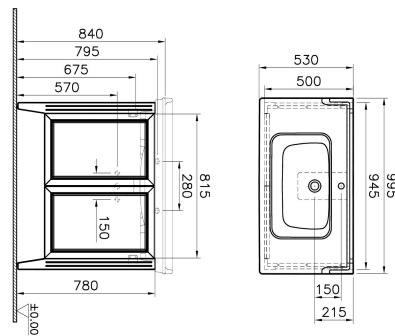

<b>Name</b>	Valarte Washbasin Unit
<b>Colour</b>	Matt Ivory
<b>New</b>	Yes
<b>Designer</b>	Vitra Design Team
<b>Tap Hole Options</b>	1 Tap Hole
<b>Soft close</b>	Soft Close
<b>Segments</b>	Middle
<b>Handle</b>	Chrome
<b>Washbasin Type</b>	Ceramic Washbasin
<b>Guarantee</b>	2 Years
<b>Lighting</b>	No
<b>Drawer Option</b>	Clamshell
<b>Finish-Body</b>	Thermoform
<b>Washbasin colour</b>	White
<b>Syphon</b>	Not Included
<b>Mounting</b>	Fully Assembled
<b>Width</b>	100 cm
<b>Depth</b>	53 cm

### Description

Matt Ivory, 100 cm

VitrA reserves the right to make changes in products and technical details without prior notice.

All drawings contain the necessary measurements which are subject to standard tolerances. For exact measurements, in particular for customized installation scenarios, it can only be taken from the finished ceramic product.