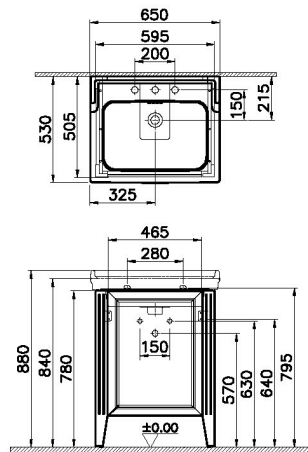

| | |
|---------------------|------------------------|
| Name | Valarte Washbasin Unit |
| Collection | Valarte |
| Colour | Matt White |
| New | Yes |
| Designer | Vitra Design Team |
| Assembly | Wall-Hung |
| Tap Hole Options | 3 Tap Holes |
| Door Hinge Position | Left |
| Handle | Chrome |
| Washbasin Type | Ceramic Washbasin |
| Guarantee | 2 Years |
| Drawer Option | Clamshell |
| Finish-Body | Thermoform |
| Finish-Front | Thermoform |
| Washbasin colour | White |
| Syphon | Not Included |
| Mounting | Fully Assembled |
| Width | 65 cm |
| Depth | 53 cm |

Product Code: 62159

Description

Matt White, 65 cm

VitrA reserves the right to make changes in products and technical details without prior notice.

All drawings contain the necessary measurements which are subject to standard tolerances. For exact measurements, in particular for customized installation scenarios, it can only be taken from the finished ceramic product.