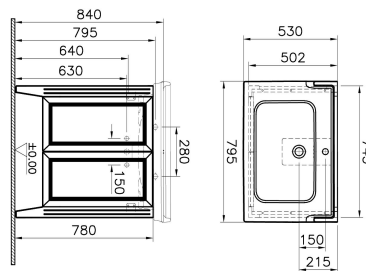

<b>Name</b>	<b>Valarte Washbasin Unit</b>
<b>Colour</b>	<b>Matt White</b>
<b>New</b>	<b>Yes</b>
<b>Designer</b>	<b>Vitra Design Team</b>
<b>Assembly</b>	<b>Wall-Hung</b>
<b>Tap Hole Options</b>	<b>3 Tap Holes</b>
<b>Soft close</b>	<b>Soft Close</b>
<b>Segments</b>	<b>Middle</b>
<b>Handle</b>	<b>Chrome</b>
<b>Washbasin Type</b>	<b>Ceramic Washbasin</b>
<b>Guarantee</b>	<b>2 Years</b>
<b>Drawer Option</b>	<b>Clamshell</b>
<b>Finish-Body</b>	<b>Thermoform</b>
<b>Finish-Front</b>	<b>Thermoform</b>
<b>Washbasin colour</b>	<b>White</b>
<b>Syphon</b>	<b>Not Included</b>
<b>Mounting</b>	<b>Fully Assembled</b>
<b>Width</b>	<b>80 cm</b>
<b>Depth</b>	<b>53 cm</b>

## Description

Matt White, 80 cm

Vitra reserves the right to make changes in products and technical details without prior notice.

All drawings contain the necessary measurements which are subject to standard tolerances. For exact measurements, in particular for customized installation scenarios, it can only be taken from the finished ceramic product.