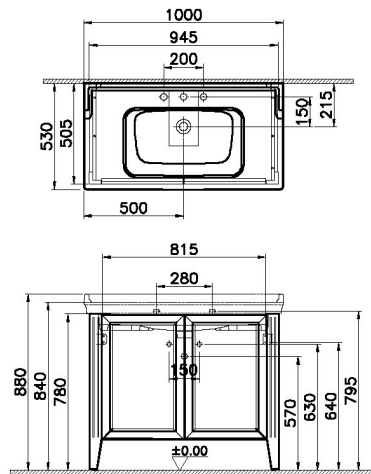

Name	Valarte Washbasin Unit
Collection	Valarte
Colour	Matt Mink
New	Yes
Designer	Vitra Design Team
Assembly	Wall-Hung
Tap Hole Options	3 Tap Holes
Handle	Chrome
Washbasin Type	Ceramic Washbasin
Guarantee	2 Years
Drawer Option	Clamshell
Finish-Body	Thermoform
Finish-Front	Thermoform
Washbasin colour	White
Syphon	Not Included
Mounting	Fully Assembled
Width	100 cm
Depth	53 cm

## Description

Matt Grey, 100 cm

VitrA reserves the right to make changes in products and technical details without prior notice.

All drawings contain the necessary measurements which are subject to standard tolerances. For exact measurements, in particular for customized installation scenarios, it can only be taken from the finished ceramic product.