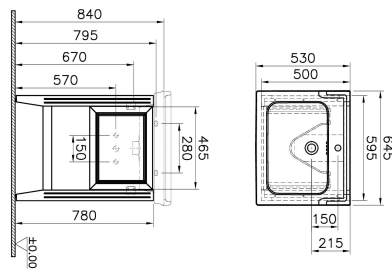

Name	Valarte Washbasin Unit
Colour	Matt White
New	Yes
Designer	Vitra Design Team
Tap Hole Options	1 Tap Hole
Soft close	Soft Close
Segments	Middle
Handle	Chrome
Washbasin Type	Ceramic Washbasin
Guarantee	2 Years
Lighting	No
Drawer Option	1
Finish-Body	Thermoform
Washbasin colour	White
Syphon	Not Included
Full opening	Full Opening
Mounting	Fully Assembled
Width	65 cm
Depth	53 cm

Product Code: 62177

Description

Matt White, 65 cm

VitroA reserves the right to make changes in products and technical details without prior notice.

All drawings contain the necessary measurements which are subject to standard tolerances. For exact measurements, in particular for customized installation scenarios, it can only be taken from the finished ceramic product.