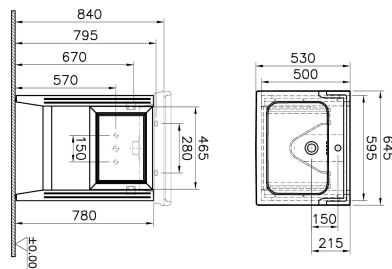

Name	Valarte Washbasin Unit
Colour	Matt Mink
New	Yes
Designer	Vitra Design Team
Tap Hole Options	1 Tap Hole
Soft close	Soft Close
Segments	Middle
Handle	Chrome
Washbasin Type	Ceramic Washbasin
Guarantee	2 Years
Lighting	No
Drawer Option	1
Finish-Body	Thermoform
Washbasin colour	White
Syphon	Not Included
Full opening	Full Opening
Mounting	Fully Assembled
Width	65 cm
Depth	53 cm

### Description

Matt Grey, 65 cm

VitrA reserves the right to make changes in products and technical details without prior notice.

All drawings contain the necessary measurements which are subject to standard tolerances. For exact measurements, in particular for customized installation scenarios, it can only be taken from the finished ceramic product.