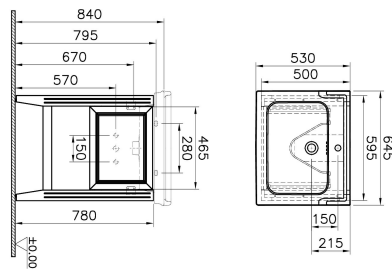

Name	Valarte Washbasin Unit
Colour	Matt Ivory
New	Yes
Designer	Vitra Design Team
Tap Hole Options	1 Tap Hole
Soft close	Soft Close
Segments	Middle
Handle	Chrome
Washbasin Type	Ceramic Washbasin
Guarantee	2 Years
Lighting	No
Drawer Option	1
Finish-Body	Thermoform
Washbasin colour	White
Syphon	Not Included
Full opening	Full Opening
Mounting	Fully Assembled
Width	65 cm
Depth	53 cm

Product Code: 62179

Description

Matt Ivory, 65 cm

VitrA reserves the right to make changes in products and technical details without prior notice.

All drawings contain the necessary measurements which are subject to standard tolerances. For exact measurements, in particular for customized installation scenarios, it can only be taken from the finished ceramic product.