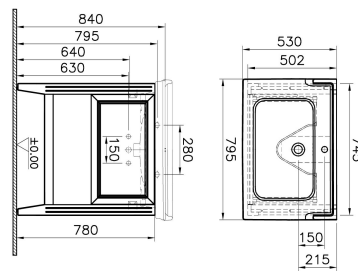

Name	Valarte Washbasin Unit
Colour	Matt White
New	Yes
Designer	Vitra Design Team
Tap Hole Options	1 Tap Hole
Soft close	Soft Close
Segments	Middle
Handle	Chrome
Washbasin Type	Ceramic Washbasin
Guarantee	2 Years
Lighting	No
Drawer Option	1
Finish-Body	Thermoform
Washbasin colour	White
Syphon	Not Included
Full opening	Full Opening
Mounting	Fully Assembled
Width	80 cm
Depth	53 cm

Product Code: 62180

Description

Matt White, 80 cm

VitroA reserves the right to make changes in products and technical details without prior notice.

All drawings contain the necessary measurements which are subject to standard tolerances. For exact measurements, in particular for customized installation scenarios, it can only be taken from the finished ceramic product.