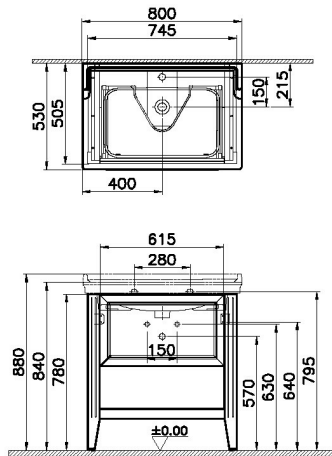

Name	Valarte Washbasin Unit
Collection	Valarte
Colour	Matt Mink
New	Yes
Designer	Vitra Design Team
Tap Hole Options	1 Tap Hole
Handle	Chrome
Washbasin Type	Ceramic Washbasin
Guarantee	2 Years
Lighting	No
Drawer Option	1
Finish-Body	Thermoform
Washbasin colour	White
Syphon	Not Included
Mounting	Fully Assembled
Width	80 cm
Depth	53 cm

Product Code: 62181

Description

Matt Grey, 80 cm

Vitra reserves the right to make changes in products and technical details without prior notice.

All drawings contain the necessary measurements which are subject to standard tolerances. For exact measurements, in particular for customized installation scenarios, it can only be taken from the finished ceramic product.