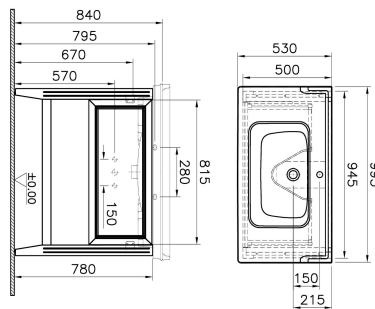

Name	Valarte Washbasin Unit
Colour	Matt White
New	Yes
Designer	Vitra Design Team
Tap Hole Options	1 Tap Hole
Soft close	Soft Close
Segments	Middle
Handle	Chrome
Washbasin Type	Ceramic Washbasin
Guarantee	2 Years
Lighting	No
Drawer Option	1
Finish-Body	Thermoform
Washbasin colour	White
Syphon	Not Included
Full opening	Full Opening
Mounting	Fully Assembled
Width	100 cm
Depth	53 cm

Product Code: 62183

Description

Matt White, 100 cm

Vitra reserves the right to make changes in products and technical details without prior notice.

All drawings contain the necessary measurements which are subject to standard tolerances. For exact measurements, in particular for customized installation scenarios, it can only be taken from the finished ceramic product.