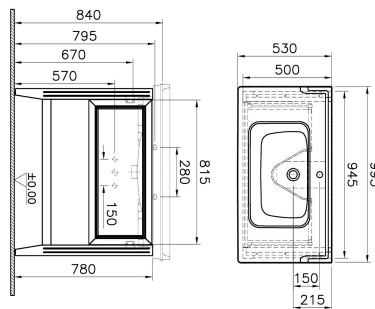

Name	Valarte Washbasin Unit
Colour	Matt Mink
New	Yes
Designer	Vitra Design Team
Tap Hole Options	1 Tap Hole
Soft close	Soft Close
Segments	Middle
Handle	Chrome
Washbasin Type	Ceramic Washbasin
Guarantee	2 Years
Lighting	No
Drawer Option	1
Finish-Body	Thermoform
Washbasin colour	White
Syphon	Not Included
Full opening	Full Opening
Mounting	Fully Assembled
Width	100 cm
Depth	53 cm

Product Code: 62184

Description

Matt Grey, 100 cm

Vitra reserves the right to make changes in products and technical details without prior notice.

All drawings contain the necessary measurements which are subject to standard tolerances. For exact measurements, in particular for customized installation scenarios, it can only be taken from the finished ceramic product.