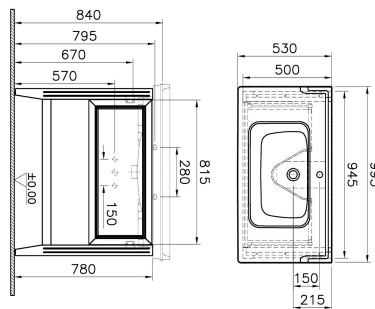

Name	Valarte Washbasin Unit
Colour	Matt Ivory
New	Yes
Designer	Vitra Design Team
Tap Hole Options	1 Tap Hole
Soft close	Soft Close
Segments	Middle
Handle	Chrome
Washbasin Type	Ceramic Washbasin
Guarantee	2 Years
Lighting	No
Drawer Option	1
Finish-Body	Thermoform
Washbasin colour	White
Syphon	Not Included
Full opening	Full Opening
Mounting	Fully Assembled
Width	100 cm
Depth	53 cm

Product Code: 62185

Description

Matt Ivory, 100 cm

Vitra reserves the right to make changes in products and technical details without prior notice.

All drawings contain the necessary measurements which are subject to standard tolerances. For exact measurements, in particular for customized installation scenarios, it can only be taken from the finished ceramic product.